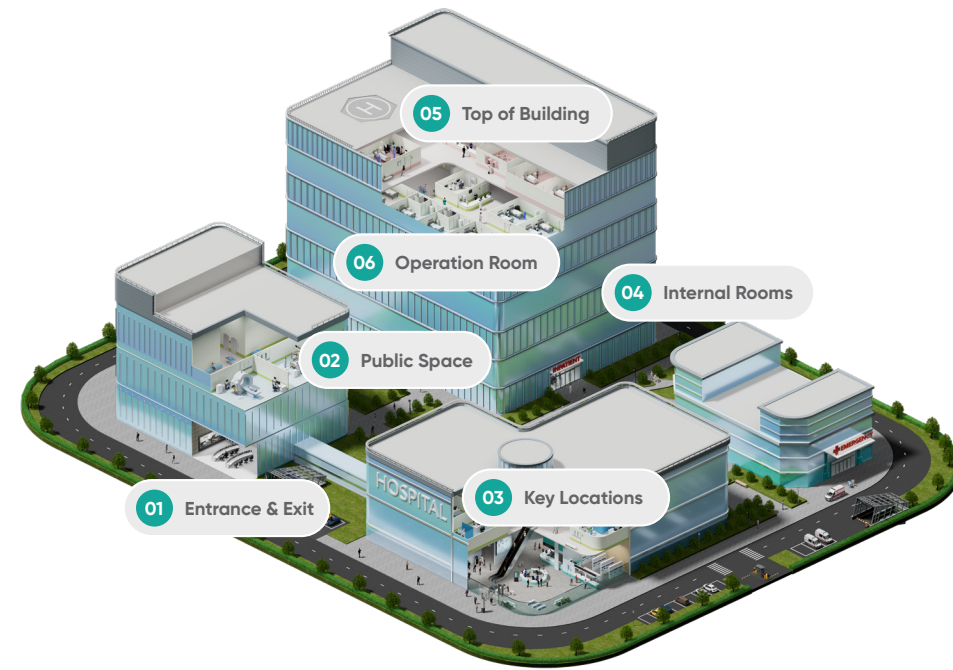

WonderHub
D5C/A2L&B2L Series

HikCentral Classin

Using Effect

Remote Course Inspection

03

Inspection Camera
DS-2CD3121

Array Microphone
DS-UAC-MIP(HIK STD)/EDU

IP Speaker
DS-QAZI120G1R-B

Usage Effect

Hospital Building

AR Live and 3D Dashboard

05

TandemVu PTZ Camera Panoramic PTZ Camera

DS-2SF8C Series DS-2DP8A440IXG

Usage Scenario

Access Control and Attendance