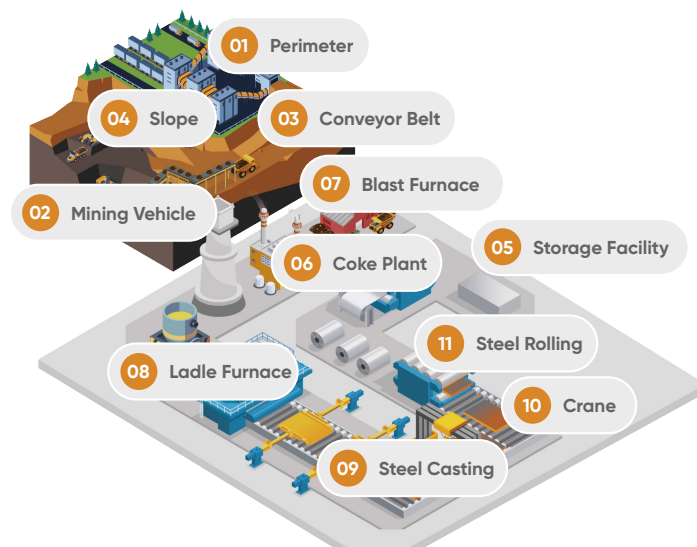

Mining and Metallurgy

Perimeter Protection

01 Thermal Security Camera

DS-2TD2627T-50H4L DS-2TD2367-50/PY

Usage Scenario

Vibration Fiber Optical Sensing Pilot project

DS-QFV0502/DS-QFV1002/DS-QFV5002

Collision Avoidance

02 Onboard Security System

AE-VC155T AE-VC154T-IT AE-VCT236T AE-VC224T-IT AE-VC259T

AE-MD5043 AE-MD7083 DS-MP1302

Usage Scenario

Conveyor Belt Monitoring

09 Thermal Cameras AI Monitoring System *pilot project*

DS-2TD2628T DS-2TD4137T iDS-2CDBA46G0/SC-XZY iDS-2CD7Ax7G0 iDS-9632NXI-M8/AI

Clog and Speed Monitoring Radar *pilot project*

STJ-DSDR0-HIAGVV STI-DCSIR10-HIAG

Usage Scenario

Slope Monitoring

04 Displacement Observation PTZ *pilot project*

DS-2DF6C404MX-D/GLT/GN/DG DS-2XS6K01 DS-2XS6K02

Usage Scenario

Material Volume Measurement

05 3D Radar Scanner

STI-HSIR110-HIAG STI-DSIR30-HIAG STI-HSIR110-HIAG

Usage Scenario

Process Monitoring

09 11 TDLAS Camera *pilot project*

DS-2XE6422FWD DS-2DF4420 DS-2XE6825

Usage Scenario

06 09 11 High Temperature Camera

DS-2XT6645GO-LI2S

Usage Scenario

07 08 Furnace Monitoring Camera *pilot project*

DS-2XC8026FWD DS-2XE8025FWD

Usage Scenario

Crane Operation Monitoring

10 Crane Monitoring Cameras

DS-2XC6425G0 DS-2XC6426G0 DS-2XC6424G0

Usage Scenario

Industrial Thermography Monitoring

06 07 08 09 11 Thermography Cameras

DS-2TD2637T DS-2TD4137T

Usage Scenario

Highway Operation

02 04 03 05 Incident Detection

iDS-TCS900-FIR iDS-TCS907 iDS-TSS300 iDS-TSS500

01 02 02 03 05 Incident Detection

YDBZ-0-C-HKYD-100

04 05 Emergency Alarm

DS-PEA3M-21H DS-PEAP-CVSAL DS-QAZ1307GIT-E(C)

02 02 Road Maintenance

iDS-TCC246-C-WGI/DLYH/4M/5

01 Payment Management

iDS-TCH44P_B iDS-TCV500-B(F)/IM/5721/H1

Central Management

06 07 AR/VR 2D/3D dashboard Traffic evaluation

DS-A83024S-ICVS