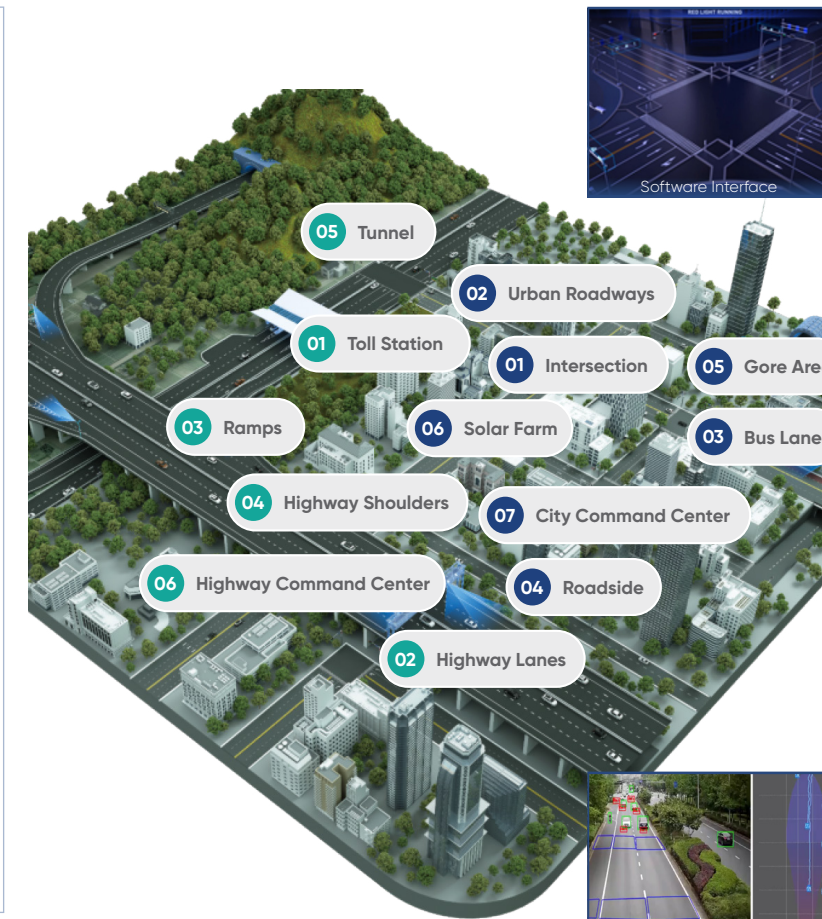

Central Management

06 07 AR/VR 2D/3D dashboard Traffic evaluation

DS-A83024S-ICVS

Road Traffic

Violation Management

01 05 06 02 03 04 General Violation Detection

TCV/TCE series

03 04 03 Illegal Parking Detection